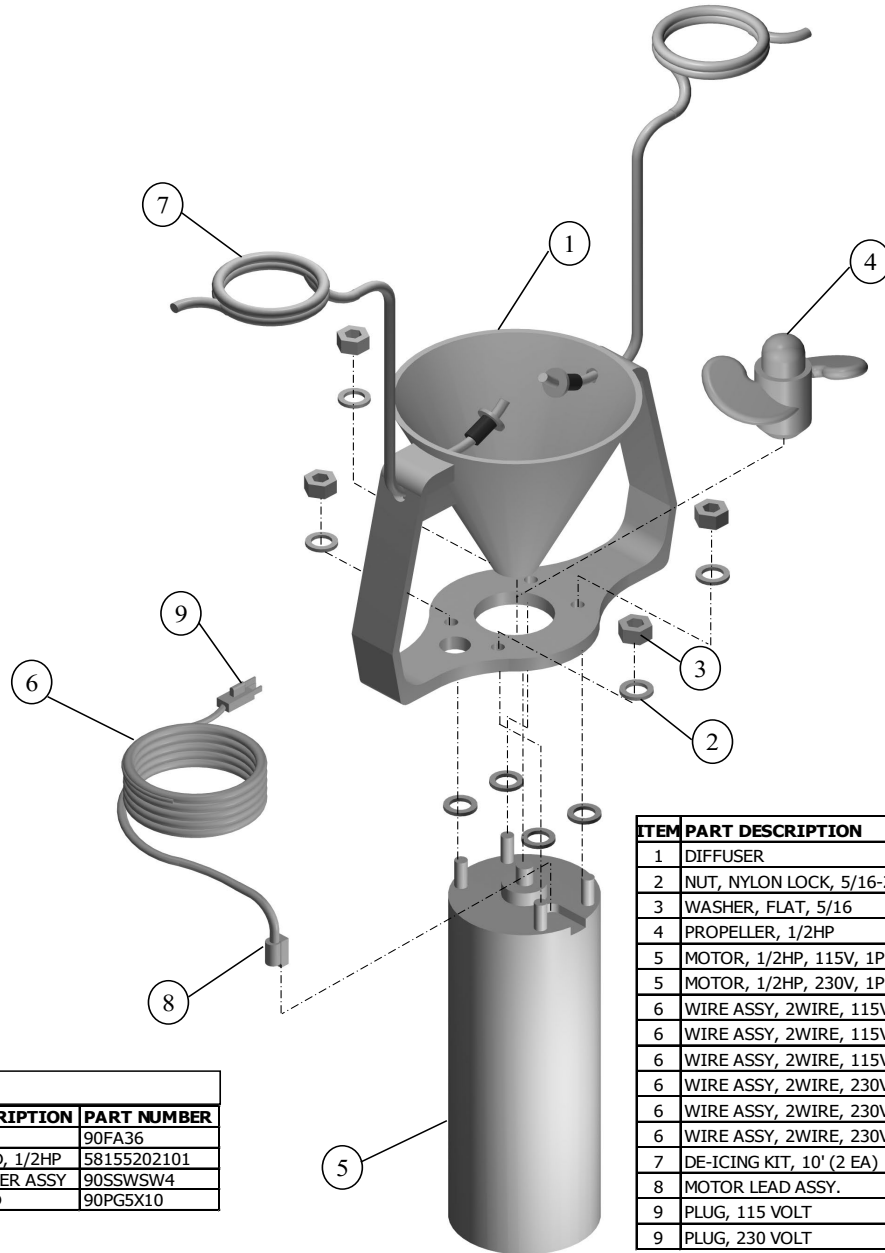

Ice-Away Parts List

PART DESCRIPTION	PART NUMBER
FLOAT, 36"	90FA36
MOTOR STUD, 1/2HP	58155202101
SHAFT SLINGER ASSY	90SSWSW4
PROP GUARD	90PG5X10

ITEM	PART DESCRIPTION	QTY	PART NUMBER
1	DIFFUSER	1	12DFGLV80
2	NUT, NYLON LOCK, 5/16-24	4	18078500
3	WASHER, FLAT, 5/16	4	18079025
4	PROPELLER, 1/2HP	1	90PR4X2.75
5	MOTOR, 1/2HP, 115V, 1PH	1	4924450490
5	MOTOR, 1/2HP, 230V, 1PH	1	4924450590
6	WIRE ASSY, 2WIRE, 115V, 25'	1	90WA211525
6	WIRE ASSY, 2WIRE, 115V, 50'	1	90WA211550
6	WIRE ASSY, 2WIRE, 115V, 100'	1	90WA2115100
6	WIRE ASSY, 2WIRE, 230V, 25'	1	90WA223025
6	WIRE ASSY, 2WIRE, 230V, 50'	1	90WA223050
6	WIRE ASSY, 2WIRE, 230V, 100'	1	90WA2230100
7	DE-ICING KIT, 10' (2 EA)	1	09DXR3
8	MOTOR LEAD ASSY.	1	90MLA2
9	PLUG, 115 VOLT	1	15 P5965VY
9	PLUG, 230 VOLT	1	15 PHUB5666