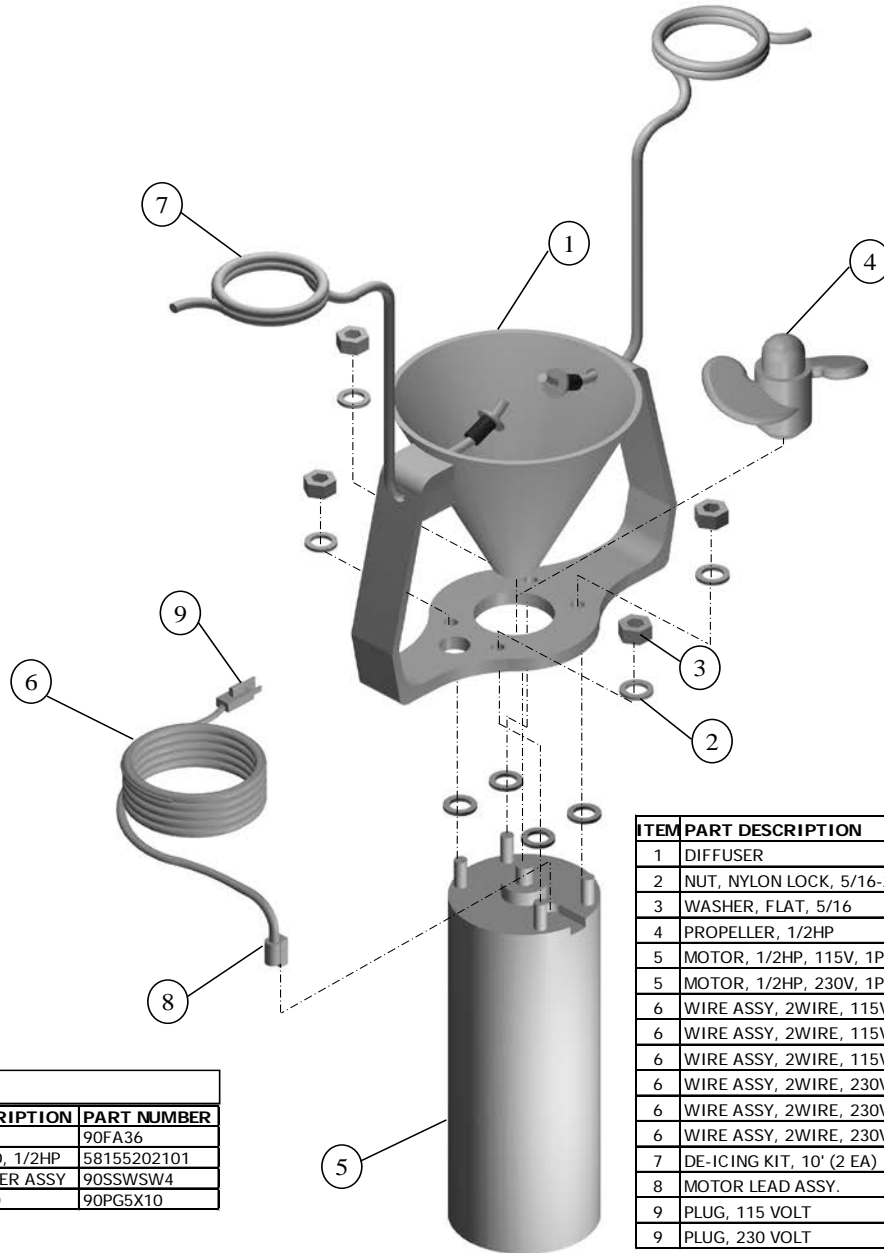

Ice-Away Parts List

| PART DESCRIPTION | PART NUMBER |
|--------------------|-------------|
| FLOAT, 36" | 90FA36 |
| MOTOR STUD, 1/2HP | 58155202101 |
| SHAFT SLINGER ASSY | 90SSWSW4 |
| PROP GUARD | 90PG5X10 |

| ITEM | PART DESCRIPTION | QTY | PART NUMBER |
|------|------------------------------|-----|-------------|
| 1 | DIFFUSER | 1 | 12DFGLV80 |
| 2 | NUT, NYLON LOCK, 5/16-24 | 4 | 18078500 |
| 3 | WASHER, FLAT, 5/16 | 4 | 18079025 |
| 4 | PROPELLER, 1/2HP | 1 | 90PR4X2.75 |
| 5 | MOTOR, 1/2HP, 115V, 1PH | 1 | 4924450490 |
| 5 | MOTOR, 1/2HP, 230V, 1PH | 1 | 4924450590 |
| 6 | WIRE ASSY, 2WIRE, 115V, 25' | 1 | 90WA211525 |
| 6 | WIRE ASSY, 2WIRE, 115V, 50' | 1 | 90WA211550 |
| 6 | WIRE ASSY, 2WIRE, 115V, 100' | 1 | 90WA2115100 |
| 6 | WIRE ASSY, 2WIRE, 230V, 25' | 1 | 90WA223025 |
| 6 | WIRE ASSY, 2WIRE, 230V, 50' | 1 | 90WA223050 |
| 6 | WIRE ASSY, 2WIRE, 230V, 100' | 1 | 90WA2230100 |
| 7 | DE-ICING KIT, 10' (2 EA) | 1 | 09DXR3 |
| 8 | MOTOR LEAD ASSY. | 1 | 90MLA2 |
| 9 | PLUG, 115 VOLT | 1 | 15 P5965VY |
| 9 | PLUG, 230 VOLT | 1 | 15 PHUB5666 |